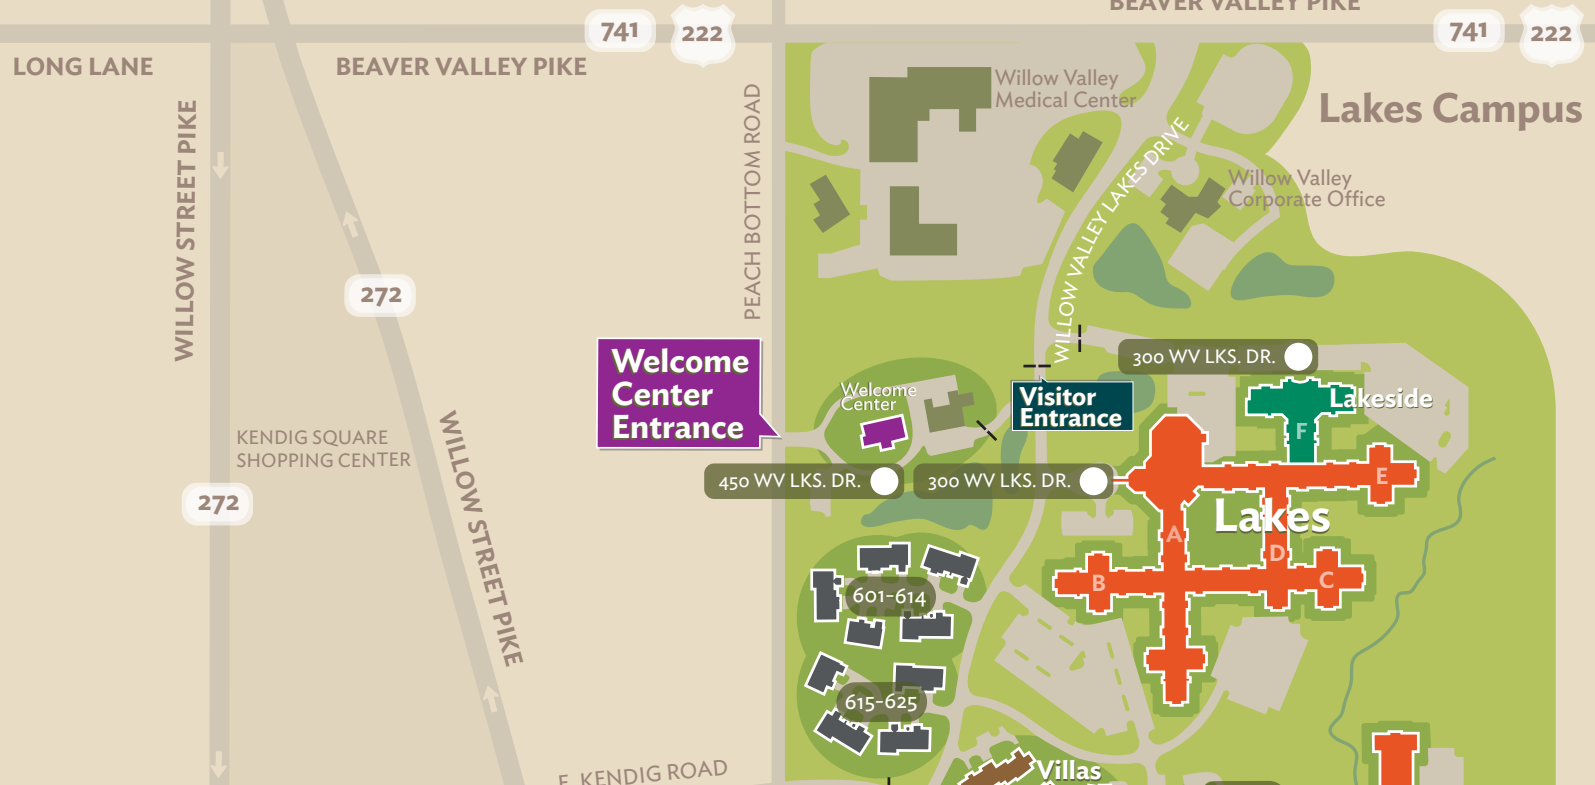

ACTUAL DISTANCE BETWEEN CAMPUSES IS 0.8 MILES

Welcome Center Entrance

Visitor Entrance

WILLOW VALLEY COMMUNITIES

Community Map

- Supportive Living
- Building Entrance
- Entrance Gate

See back for community addresses and local attractions.

MAP NOT TO SCALE

WillowValleyCommunities.org

SouthPointe at Lakes

Visitor Entrance

**WILLOW
VALLEY**
COMMUNITIES

LAKES CAMPUS

Cultural Center

900 Willow Valley Lakes Drive
Willow Street, PA 17584
717.464.7693

- A** American Music Theatre
- B** Amtrak Railroad Station
- C** Clipper Baseball Stadium
- D** Central Market
- E** Convention Center
- F** Franklin & Marshall College
- G** Fulton Theatre
- H** Gallery Row
- I** Lancaster General Hospital
- J** Millersville University
- K** Park City Center
- L** Penn Square
- M** Red Rose Transit Authority
- N** Sight & Sound Theatre
- O** Strasburg Railroad
- P** The Ware Center at Millersville University
- Q** Southern Market Food Hall

MAP NOT TO SCALE

Key

- Attraction
- Education
- Entertainment
- Food & Beverage
- Healthcare
- Shopping
- Transportation