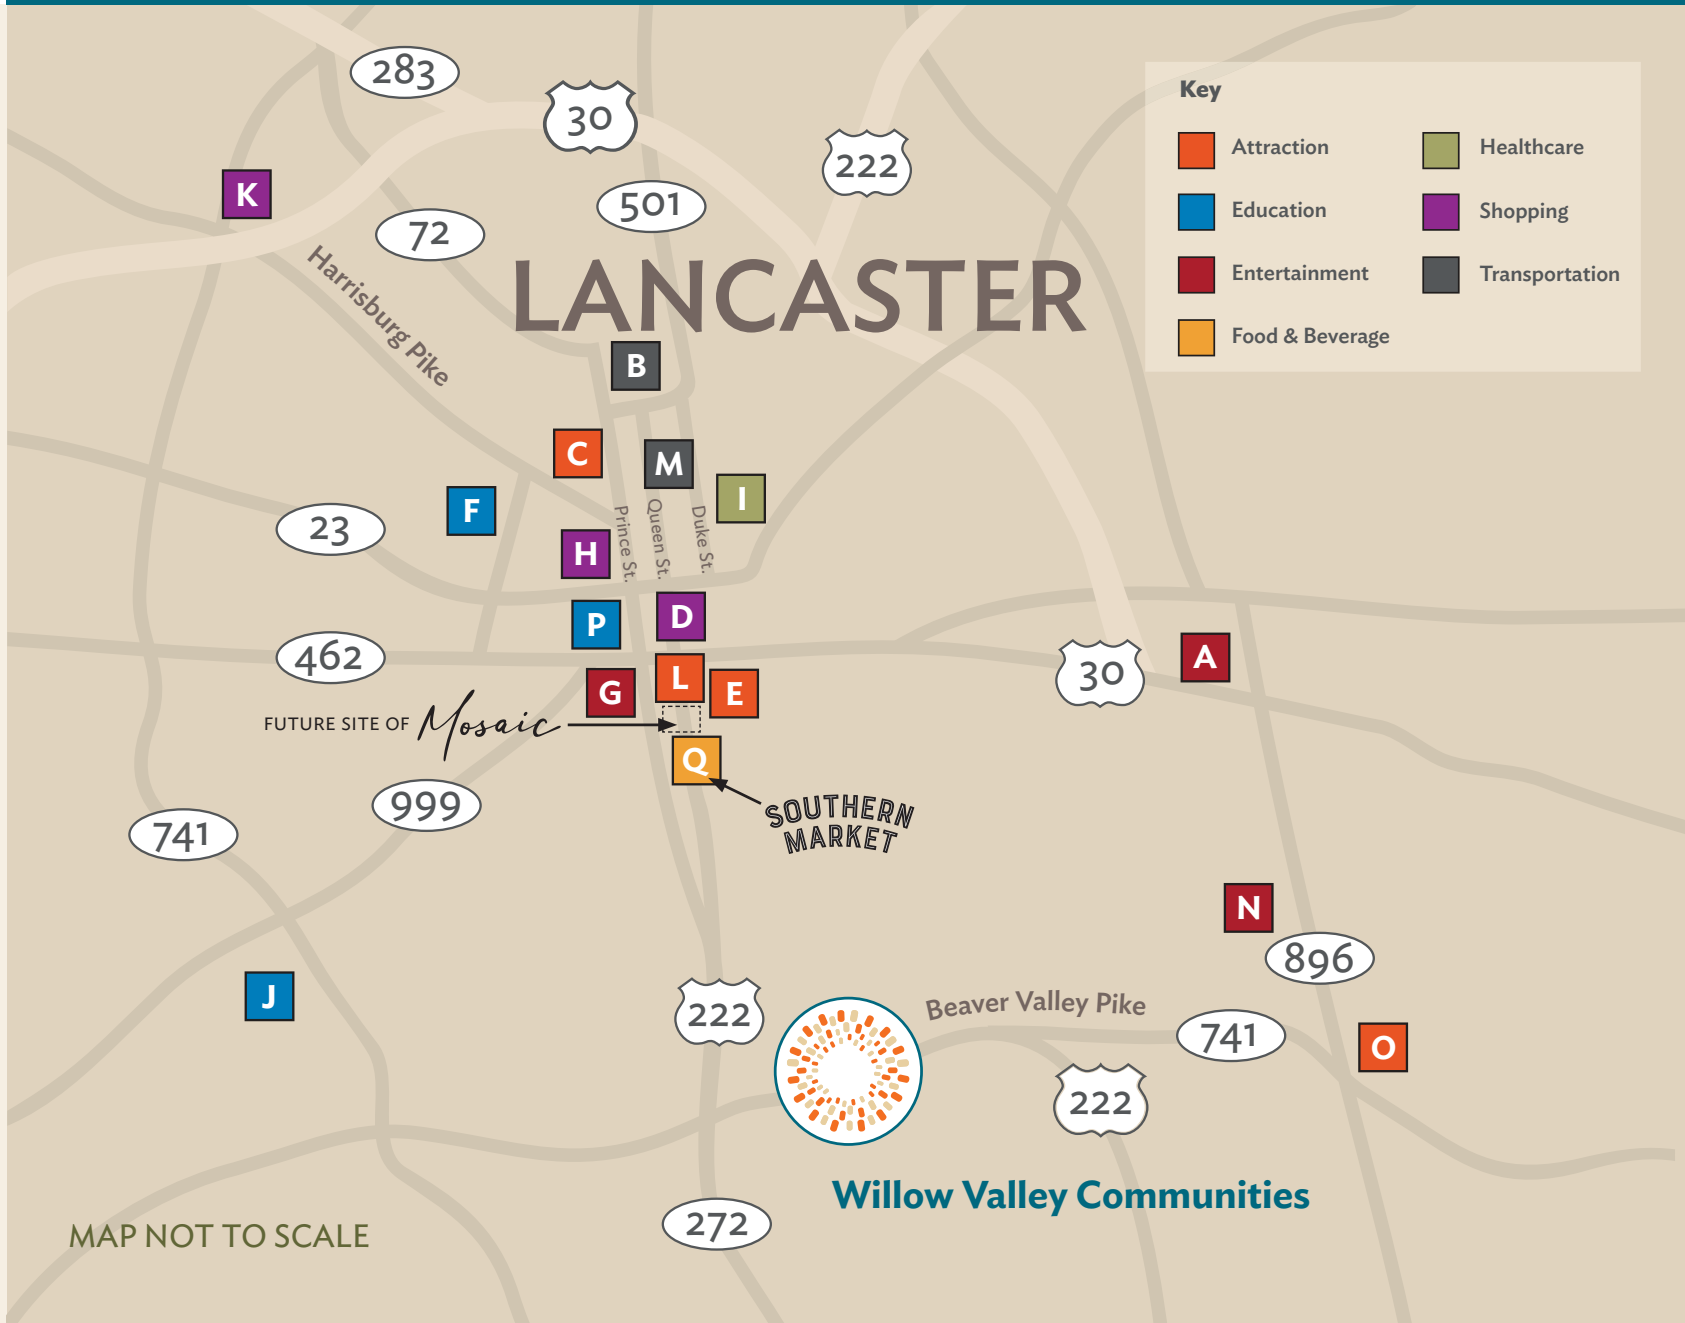

WILLOW VALLEY
COMMUNITIES

Community Map

- Supportive Living
- Building Entrance
- Entrance Gate

See back for community addresses and local attractions.

MAP NOT TO SCALE

WillowValleyCommunities.org

**WILLOW
VALLEY**
COMMUNITIES

**Connections at Home VIA
Willow Valley**
100 Willow Valley Lakes Drive
Willow Street, PA 17584
717.299.6941

IntegrityForward Health Solutions
750 Willow Valley Lakes Drive
Willow Street, PA 17584
717.464.8400

- A** American Music Theatre
- B** Amtrak Railroad Station
- C** Clipper Baseball Stadium
- D** Central Market
- E** Convention Center
- F** Franklin & Marshall College
- G** Fulton Theatre
- H** Gallery Row
- I** Lancaster General Hospital
- J** Millersville University
- K** Park City Center
- L** Penn Square
- M** Red Rose Transit Authority
- N** Sight & Sound Theatre
- O** Strasburg Railroad
- P** The Ware Center - Millersville University
- Q** Southern Market Food Hall

MAP NOT TO SCALE