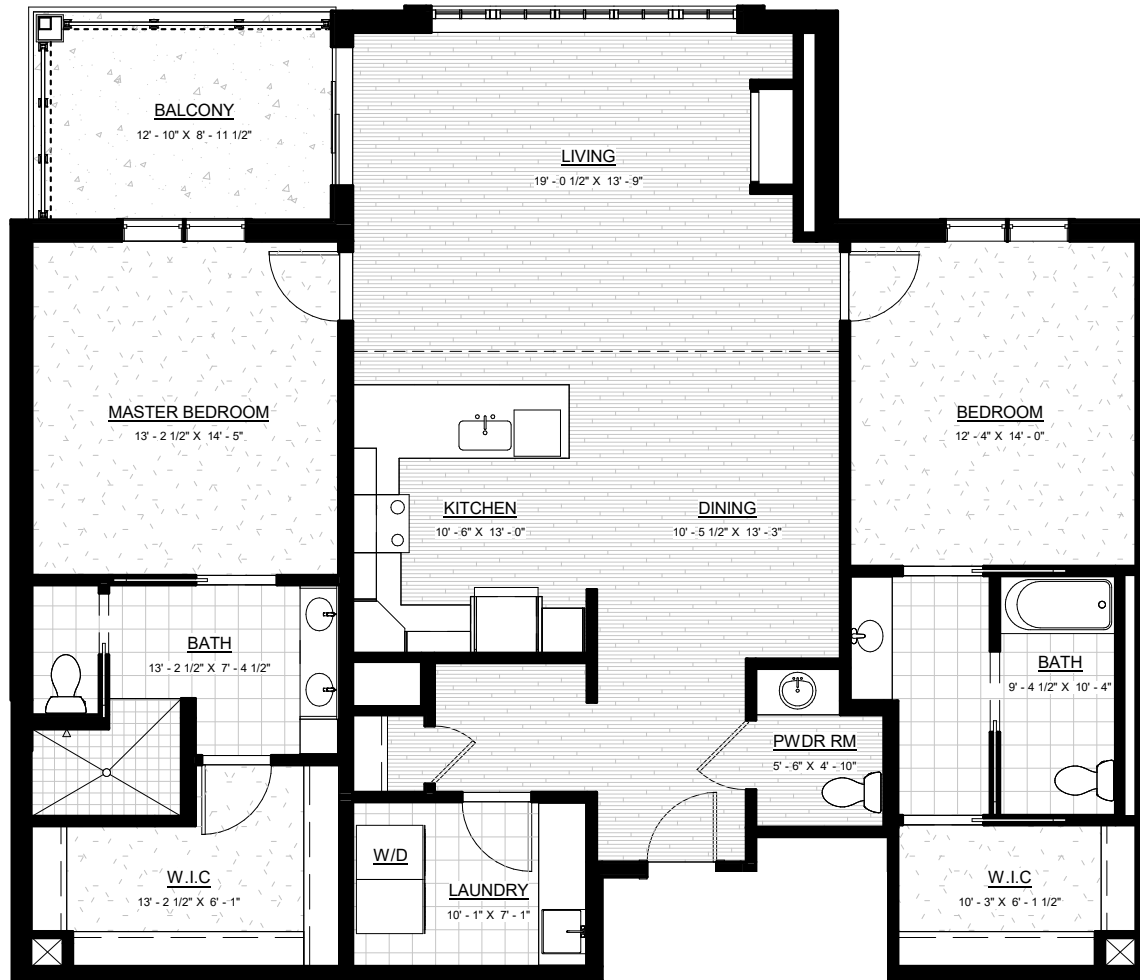

SouthPointe at Lakes

SouthPointe Village: Kingsbury

Apartment
2 Bedroom with Study
2.5 Bath
1,878 Square Feet

FINISH MATERIAL KEY	
CARPET	
TILE	
CONCRETE	
HARDWOOD	

All dimensions are approximate and subject to revision.

Apartment
2 Bedroom
2.5 Bath
1,704 Square Feet

FINISH MATERIAL KEY	
CARPET	
TILE	
CONCRETE	
HARDWOOD	

WillowValleyCommunities.org
800.770.5445

All dimensions are approximate and subject to revision.

Floor plans are not to scale in relation to one another and represent the residences in their original configuration.

SouthPointe at Lakes

SouthPointe Village: Hatfield Variation

Apartment
2 Bedroom
2.5 Bath
1,737 Square Feet

FINISH MATERIAL KEY	
CARPET	
TILE	
CONCRETE	
HARDWOOD	

WillowValleyCommunities.org
800.770.5445

All dimensions are approximate and subject to revision.

Floor plans are not to scale in relation to one another and represent the residences in their original configuration.