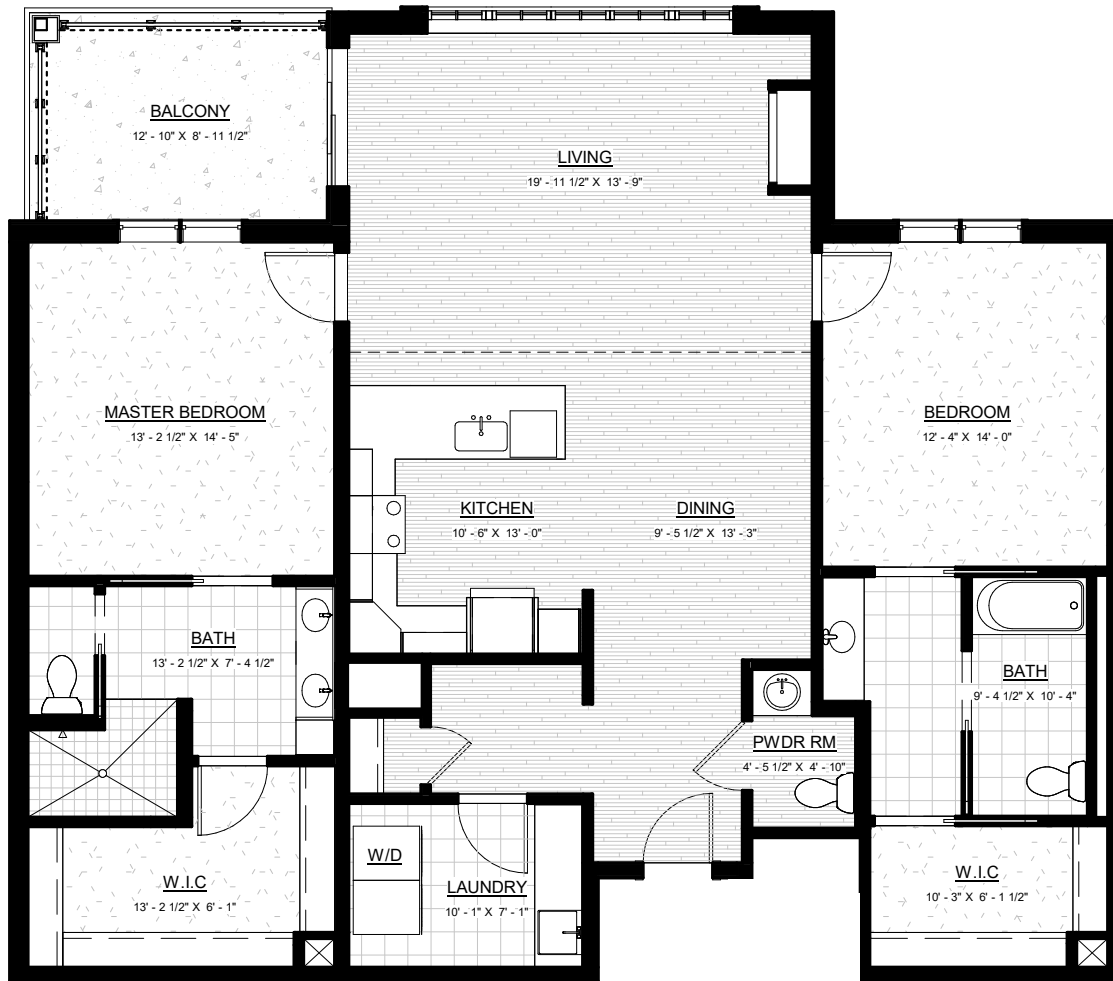

SouthPointe at Lakes

SouthPointe Village: Kingsbury

Apartment
2 Bedroom with Study
2.5 Bath
1,878 Square Feet

FINISH MATERIAL KEY	
CARPET	
TILE	
CONCRETE	
HARDWOOD	

All dimensions are approximate and subject to revision.

Floor plans are not to scale in relation to one another and represent the residences in their original configuration.

WillowValleyCommunities.org
800.770.5445

SouthPointe at Lakes

SouthPointe Village: Hatfield

Apartment
2 Bedroom
2.5 Bath
1,704 Square Feet

FINISH MATERIAL KEY	
CARPET	
TILE	
CONCRETE	
HARDWOOD	

WillowValleyCommunities.org
800.770.5445

All dimensions are approximate and subject to revision.

Floor plans are not to scale in relation to one another and represent the residences in their original configuration.

Floor plans are not to scale in relation to one another and represent the residences in their original configuration.