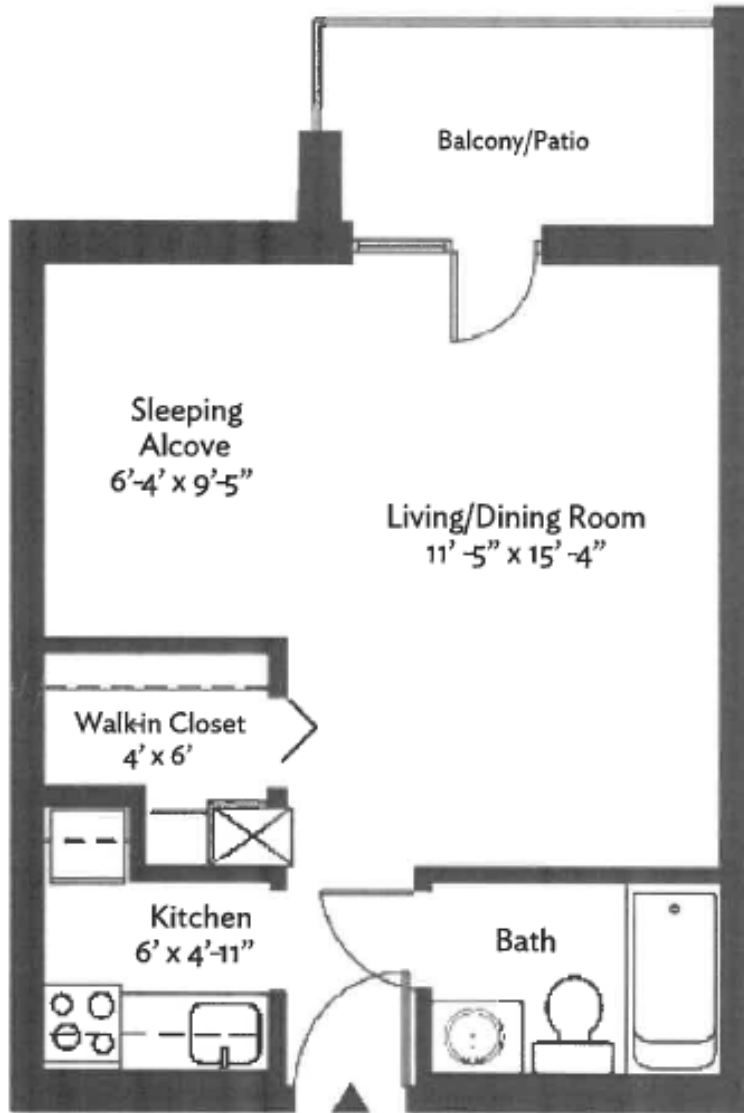

APARTMENT HOME

The Waverly Studio

464 square feet

2021 Pricing

Entrance Fee

\$99,600

Monthly Service Fee

\$2,080

2nd Person Entrance Fee

\$26,000

2nd Person Monthly Fee

\$1,404

600 Willow Valley Square, Lancaster, PA 17602-4866
800.770.5445 | WillowValleyCommunities.org

All dimensions are approximate and subject to construction tolerances. Floor plans are not to scale in relation to one another and represent the residences in their original configuration. Previously occupied residences may include customizations that altered the original floor plan.