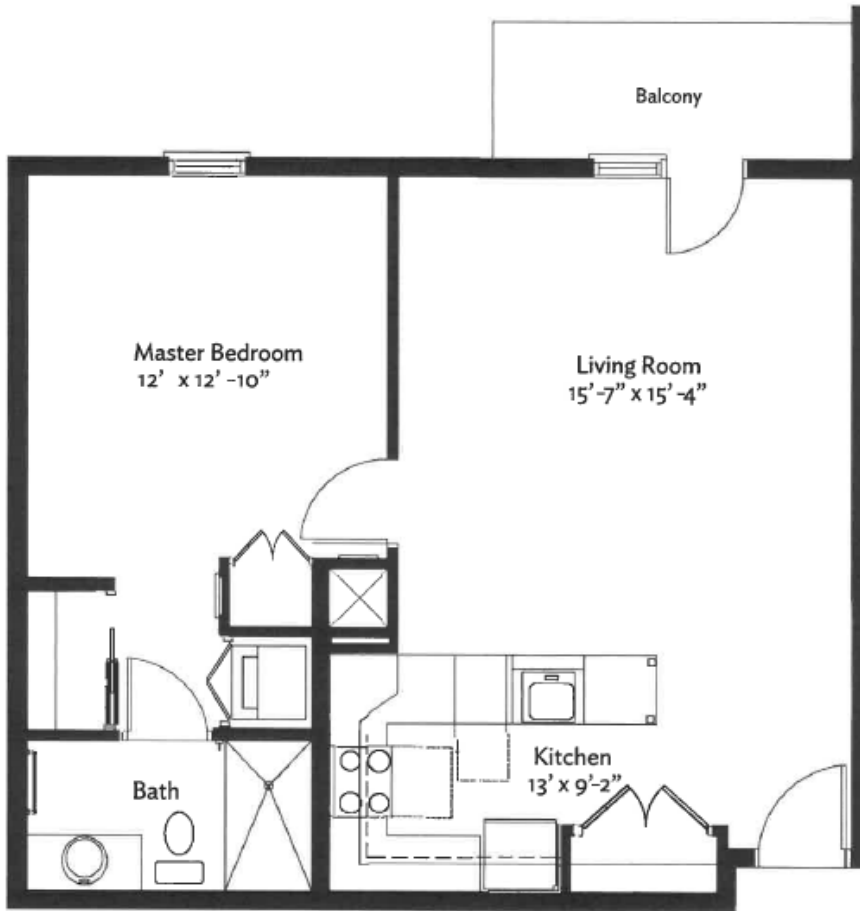

APARTMENT HOME

The Pennington
One Bedroom
840 square feet

2021 Pricing

Entrance Fee

\$167,600

Monthly Service Fee

\$2,507

2nd Person Entrance Fee

\$26,000

2nd Person Monthly Fee

\$1,404

600 Willow Valley Square, Lancaster, PA 17602-4866
800.770.5445 | WillowValleyCommunities.org

All dimensions are approximate and subject to construction tolerances. Floor plans are not to scale in relation to one another and represent the residences in their original configuration. Previously occupied residences may include customizations that altered the original floor plan.