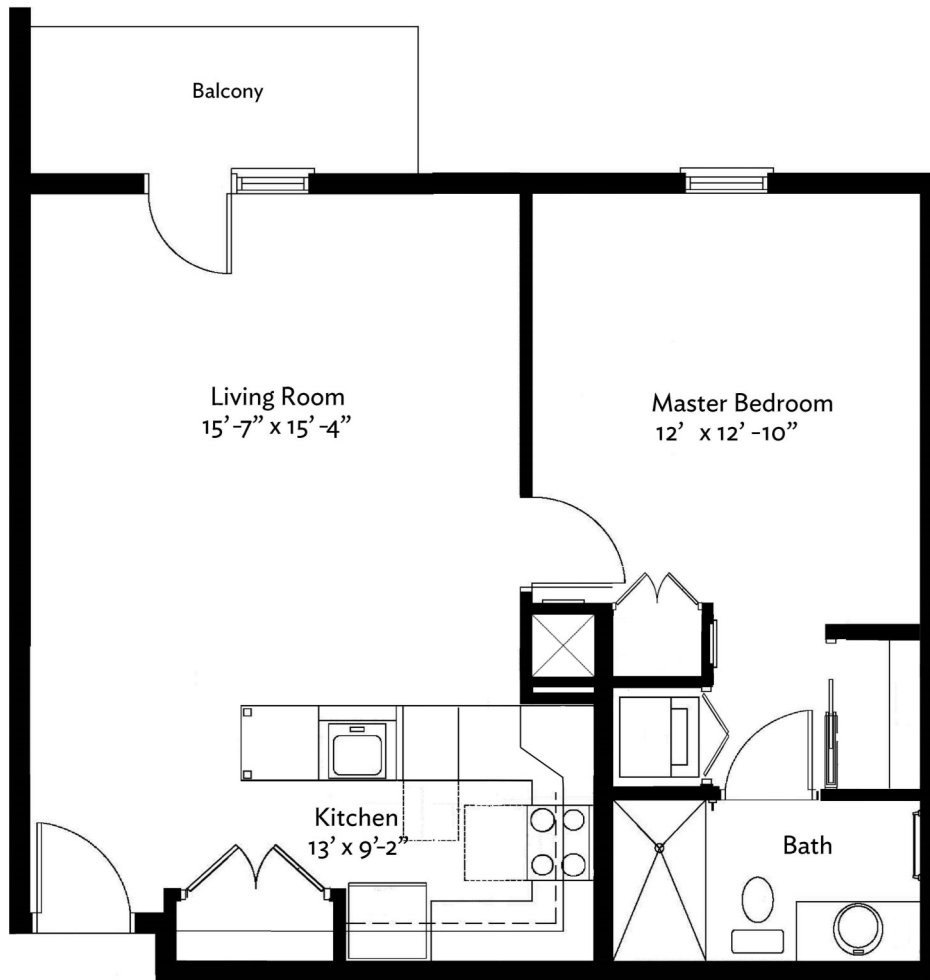

APARTMENT HOME

PENNINGTON

One Bedroom

840 square feet

Limited Time Offer*

Entrance Fee **\$167,600**

\$139,600

Second Person Fee **\$26,000**

Monthly Fee **\$2,338**

****Promotional pricing available through July 31, 2019***

600 Willow Valley Square, Lancaster, PA 17602-4866
800.770.5445 | WillowValleyCommunities.org

All dimensions are approximate and subject to construction tolerances. Floor plans are not to scale in relation to one another and represent the residences in their original configuration. Previously occupied residences may include customizations that altered the original floor plan.